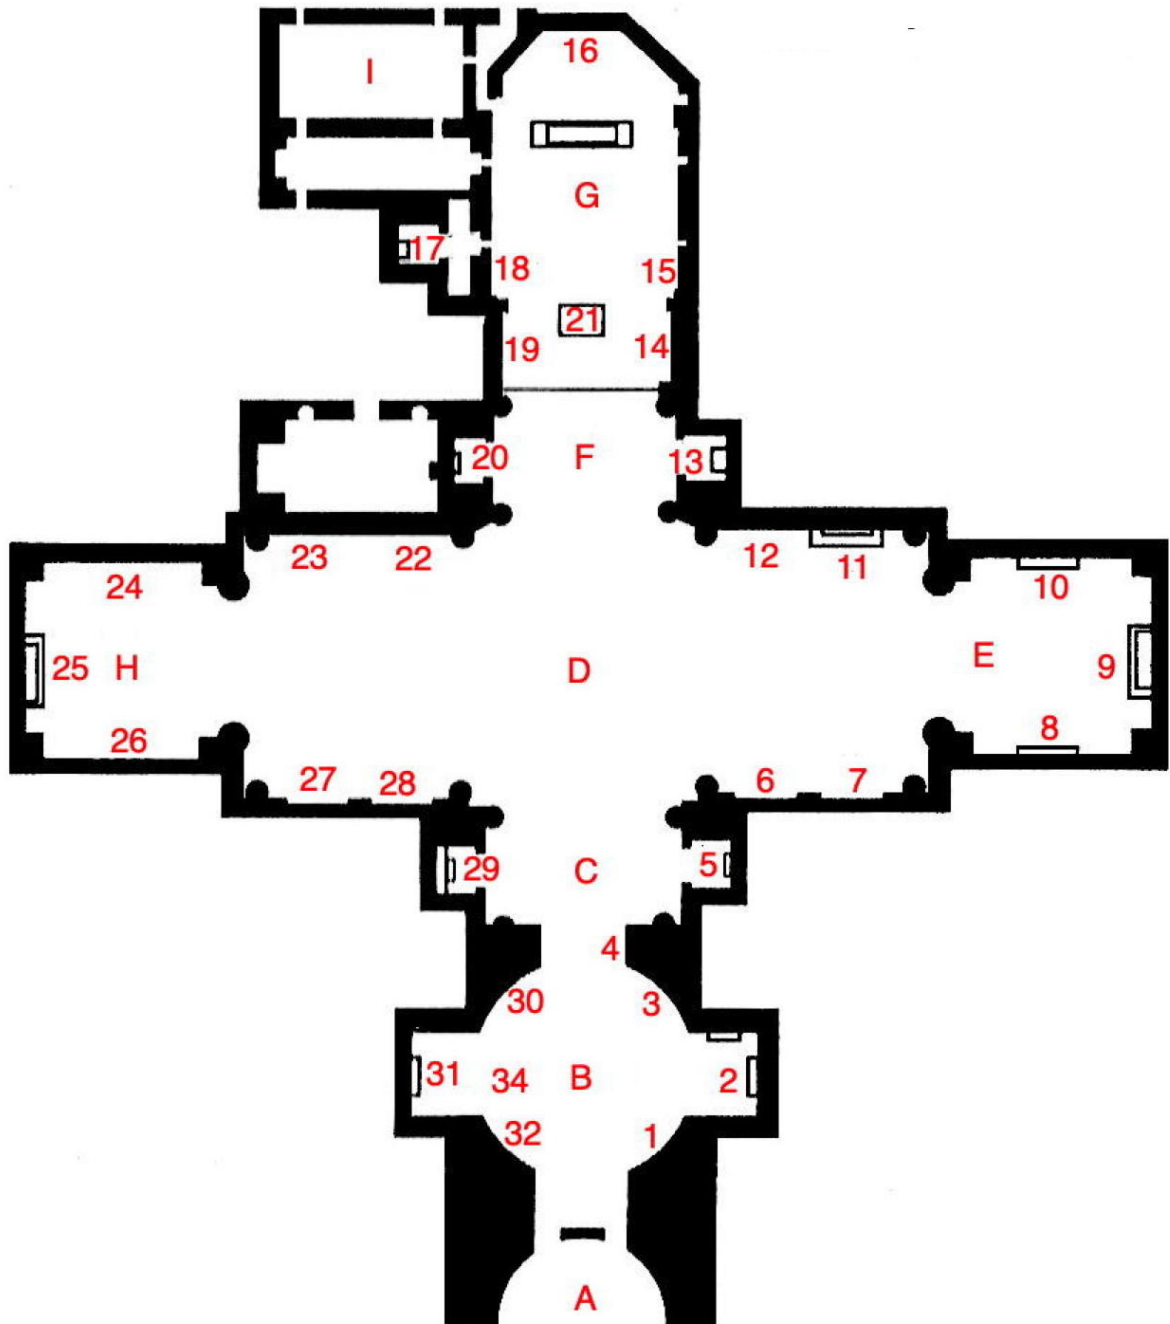

# Plan of the Basilica

- A External Entrance: Mitoraj's bronze doors
- B Circular Vestibule
- C Passageway to the Transept
- D The Transept
- E Chapel of the Blessed Niccolò Albergati
- F Passageway to the Presbytery
- G The Presbytery
- H Large Chapel of Saint Bruno
- I Chapel of the Epiphany or Carthusian Choir